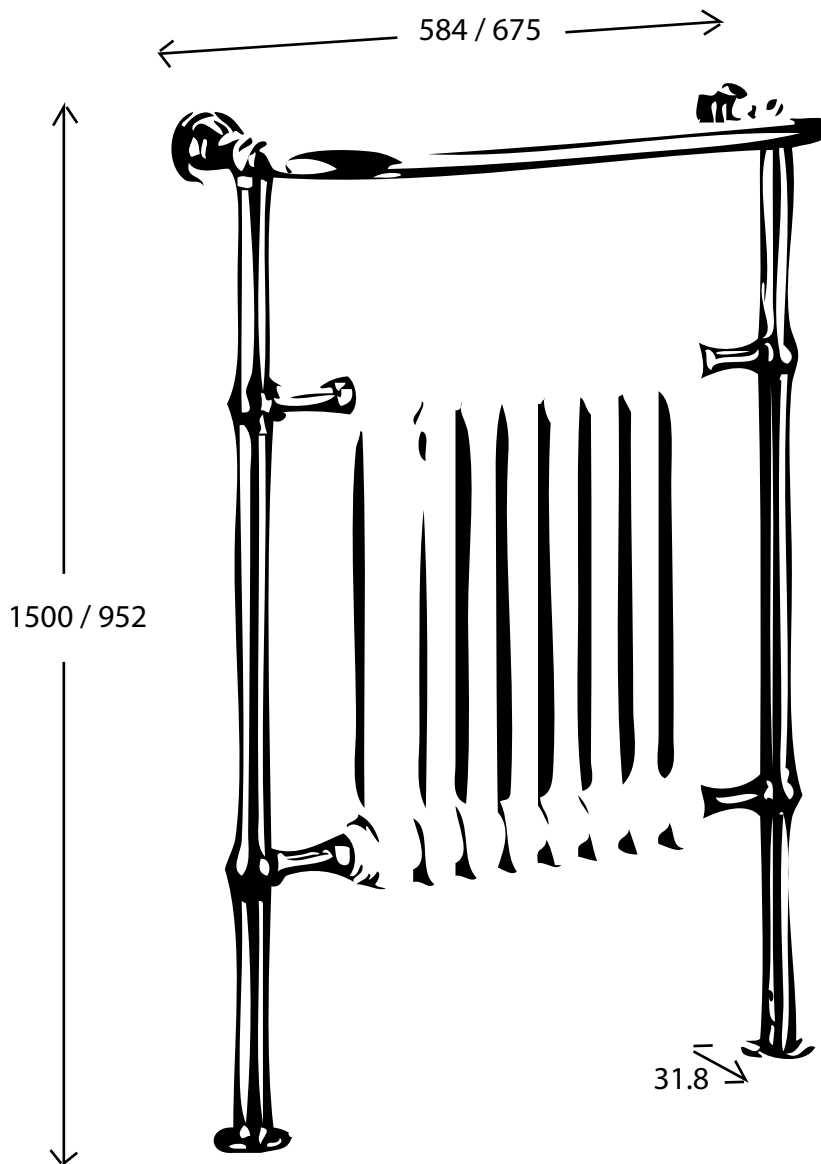

Radiator Towel Rail

heatedtowelrail.com.au

Specifications (MM)

Renaissance