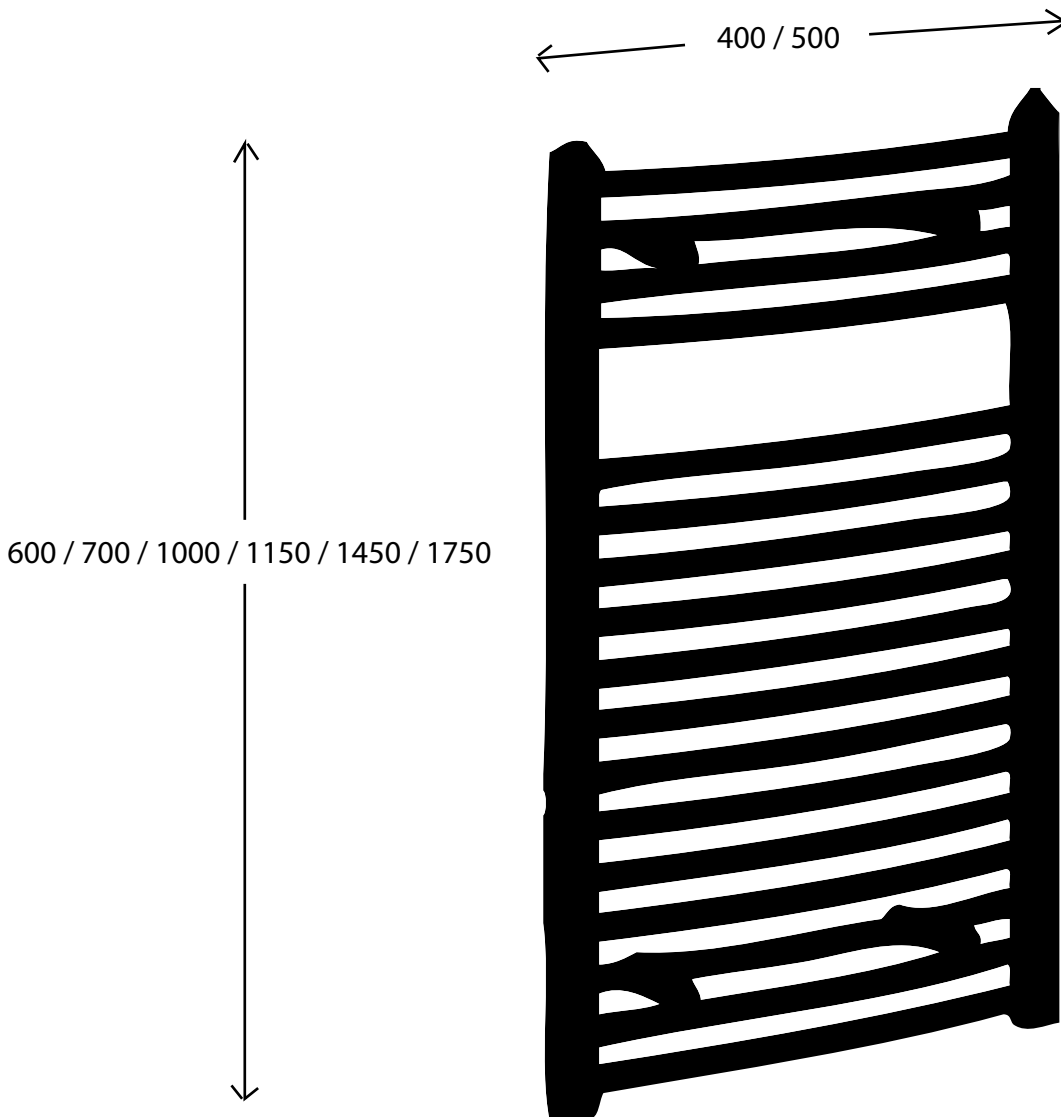

White Heated Rail

Curved

heatedtowelrail.com.au

Specifications (MM)

Renaissance